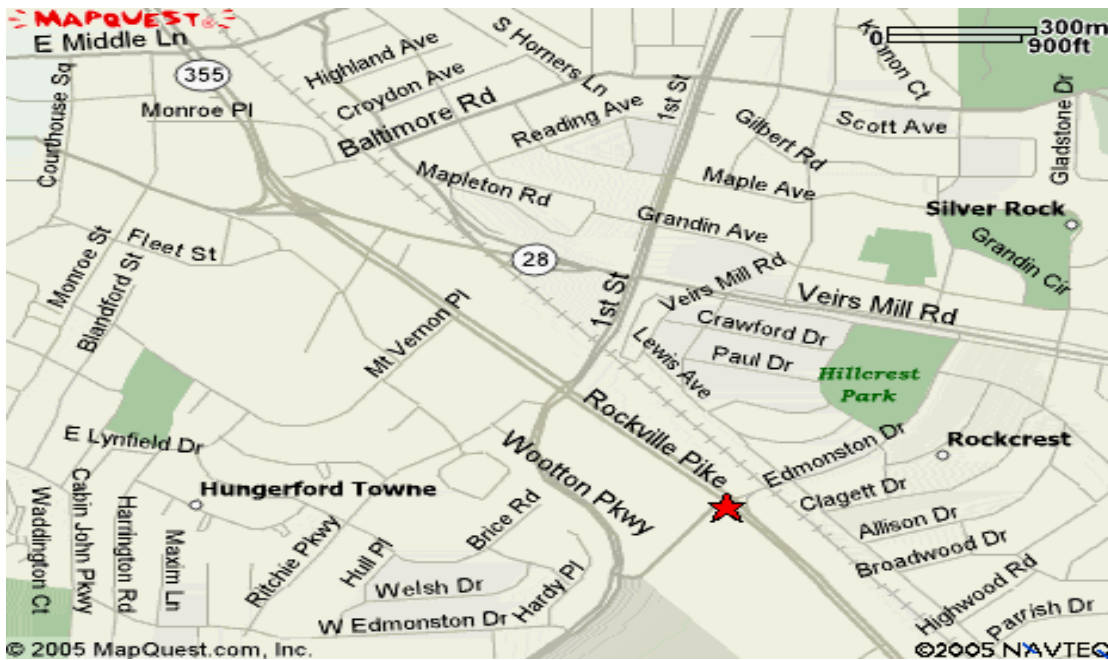

DIRECTIONS

Tenley Orthodontics

50 W. Edmonston dr. Suite 205 Rockville, MD 20852

301-4241401

From I-270 South-bound (Gaithersburg/ Frederick Area):

- ❖ Take Exit 5- Falls Road/ MD 189 South towards Potomac
- ❖ Turn left onto Wootton Pkwy.
- ❖ Turn right onto West Edmonston Dr.
- ❖ We are located in the Tenley Building on the right.

From I-270 North-Bound (1-495/ Northern Virginia Area):

- ❖ Take Exit 4A- Montrose Road East towards Rockville
- ❖ Bear to the left towards Tower Oaks Blvd.
- ❖ Turn right onto Wootton Pkwy.
- ❖ Turn right onto West Edmonston Dr.
- ❖ We are located in the Tenley Building on the right.

Suite 205 is located directly to the right as you exit the elevator on the second floor.